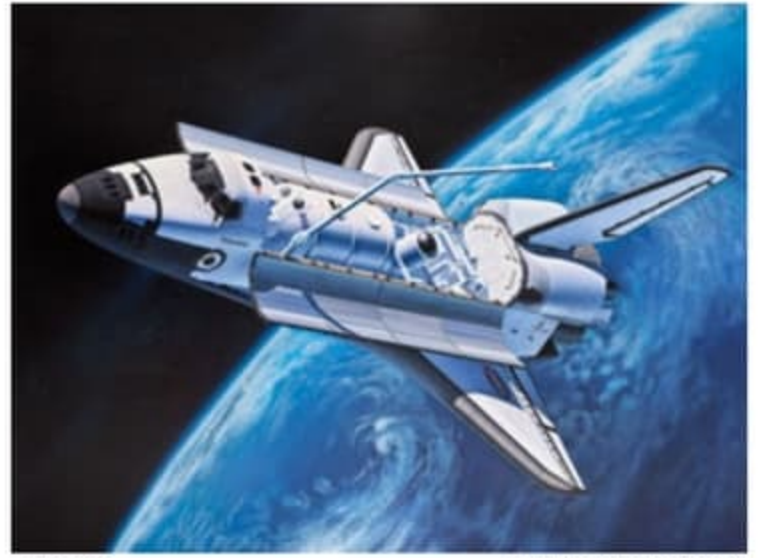

05673

EAN: 4009803056739

Space Shuttle - 40th Anniversary

Scale: 1:72 Parts: 111 Length: 489 mm

GIFT SET **LEVEL 5**