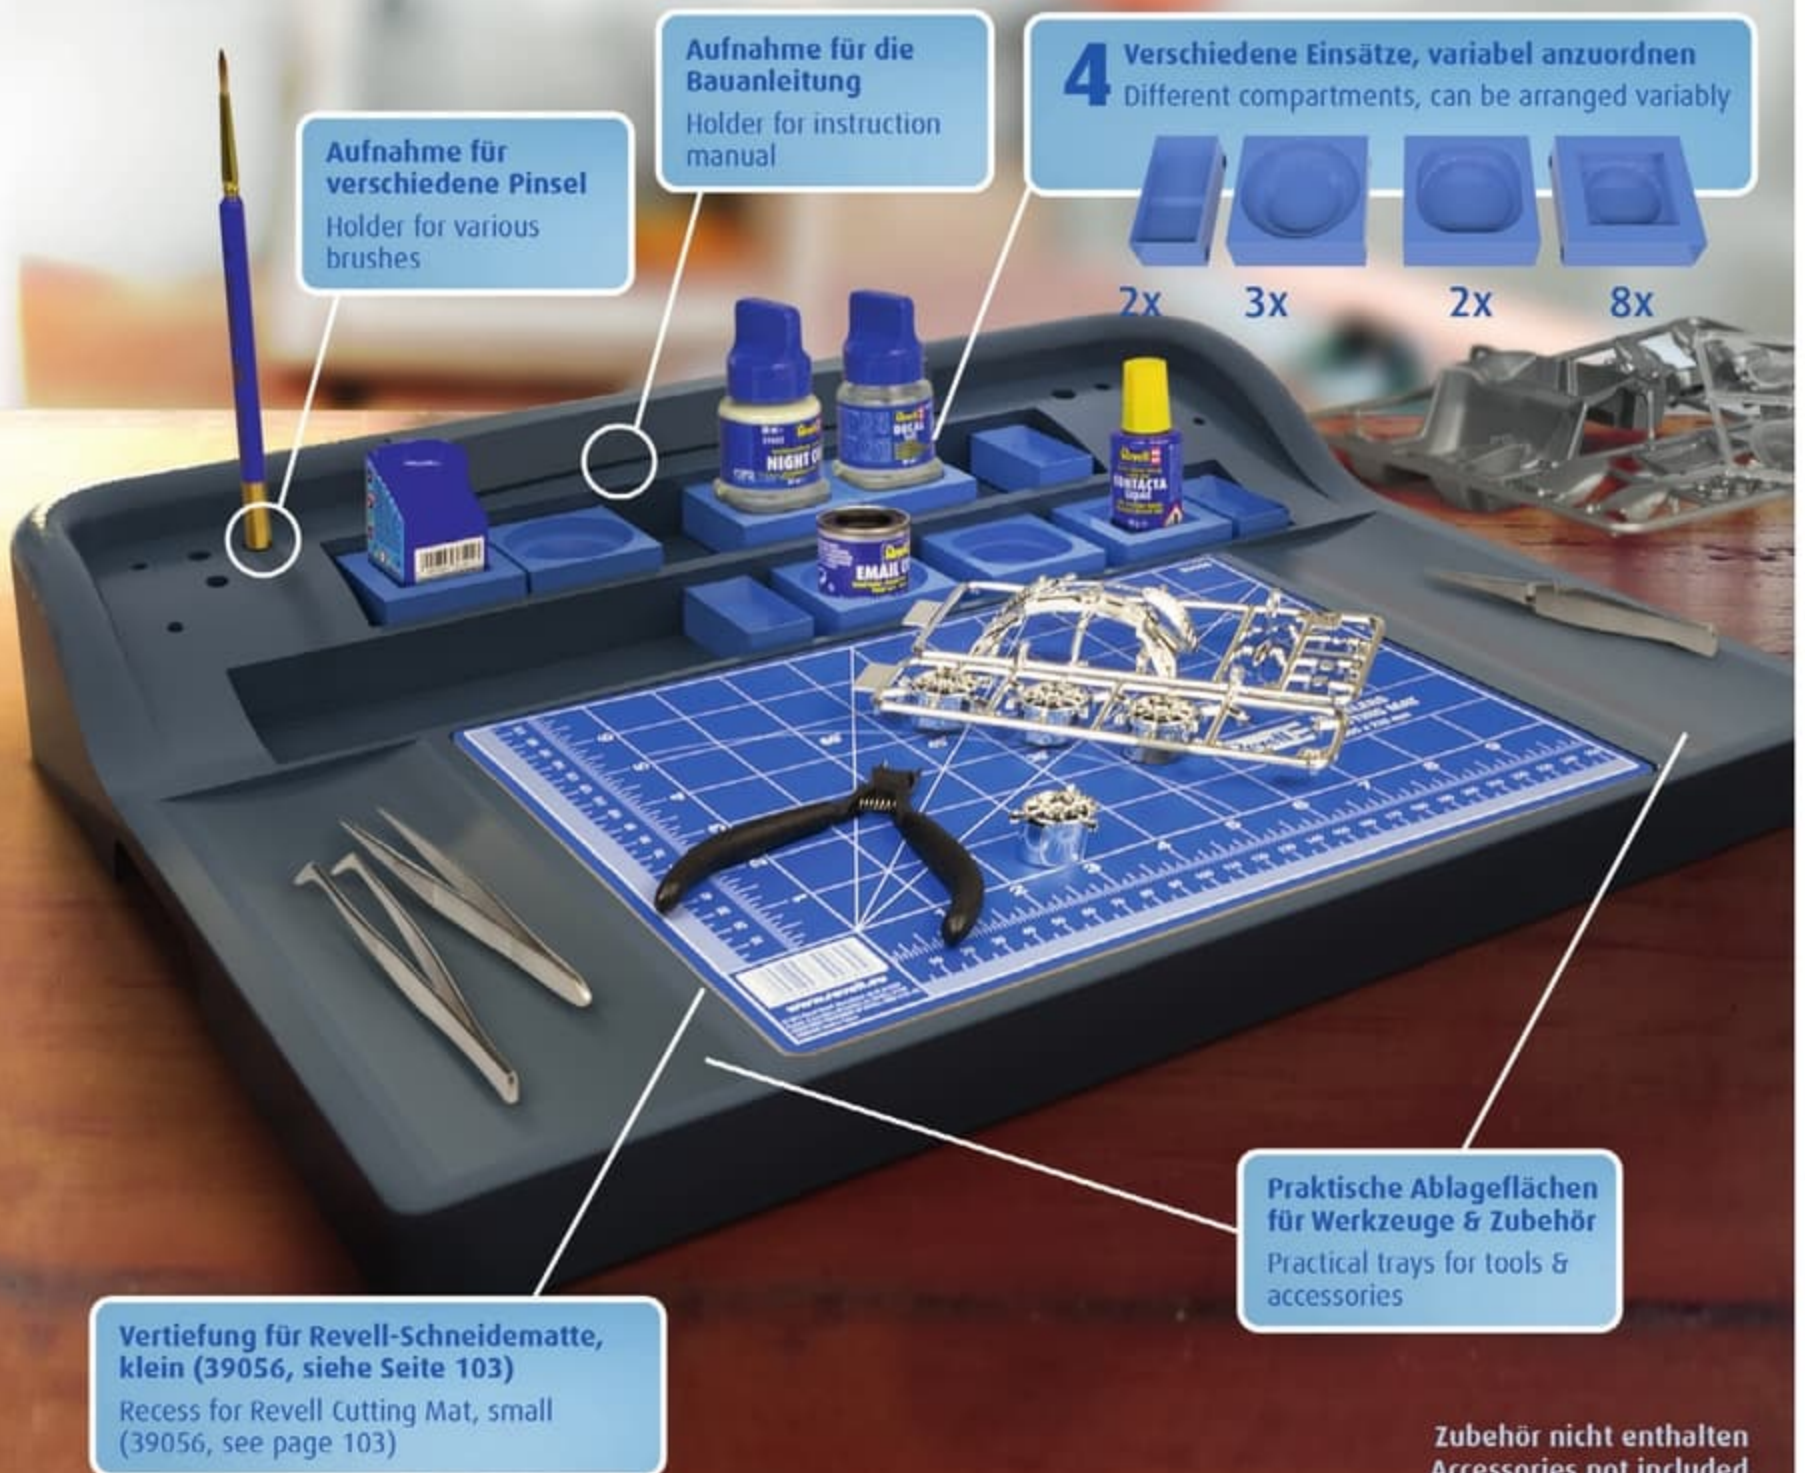

Aufnahme für verschiedene Pinsel
Holder for various brushes

Aufnahme für die Bauanleitung
Holder for instruction manual

4 Verschiedene Einsätze, variabel anzuordnen
Different compartments, can be arranged variably