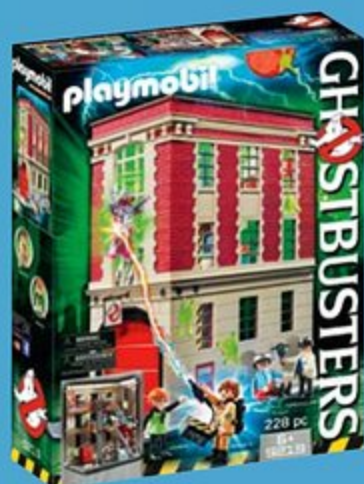

PO-37500501

79.90

HIT 49.90

Age
6-12

♥ 9220 GHOSTBUSTERS
ECTO-1

P2-37550201

49.90

Age
6-12