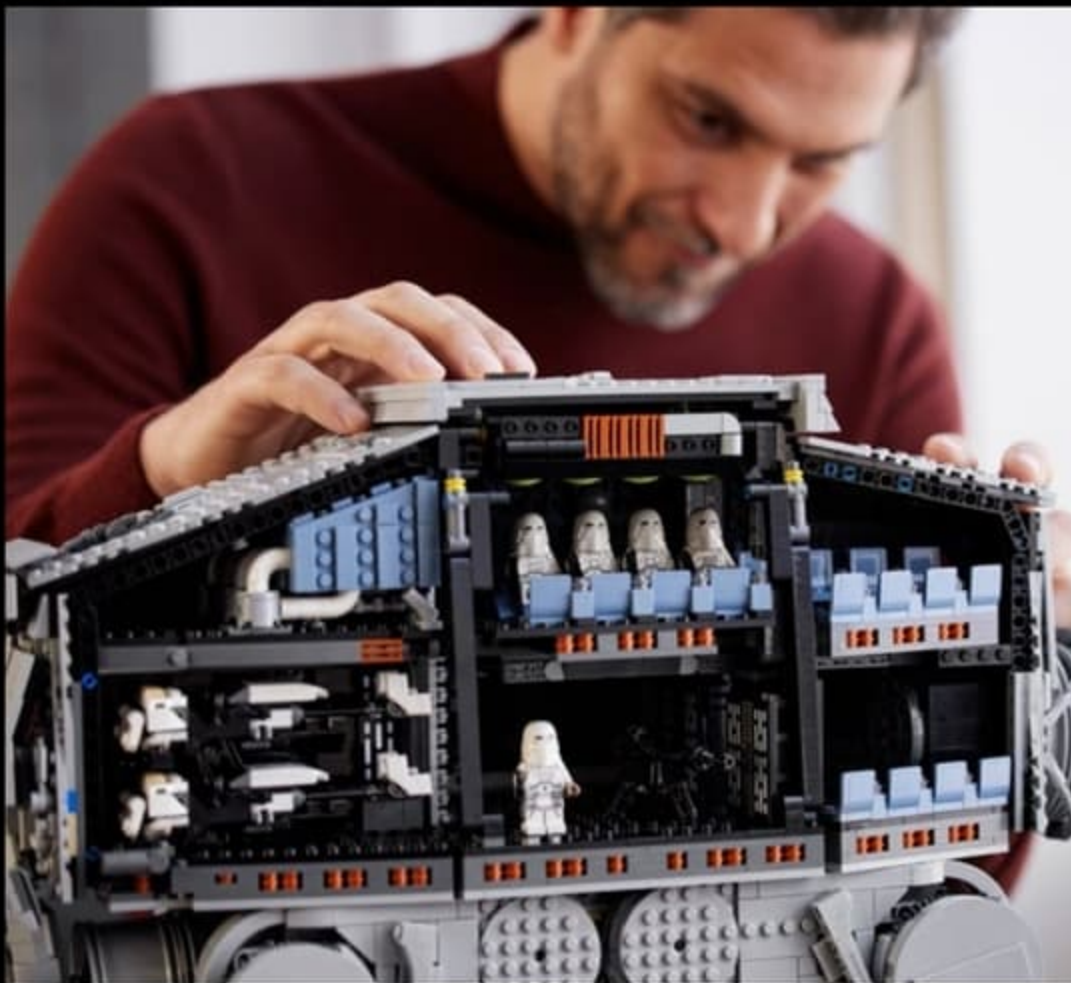

STAR
WARS

75313
AT-AT™
LEGO® Star Wars™

Create a massive, intricately detailed LEGO® Star Wars™ Ultimate Collector Series version of an AT-AT from *Star Wars: The Empire Strikes Back*.

© & ™ Lucasfilm Ltd.

WWW.LEGO.COM LEGO® SETS FOR ADULT BUILDERS ENTERTAINMENT