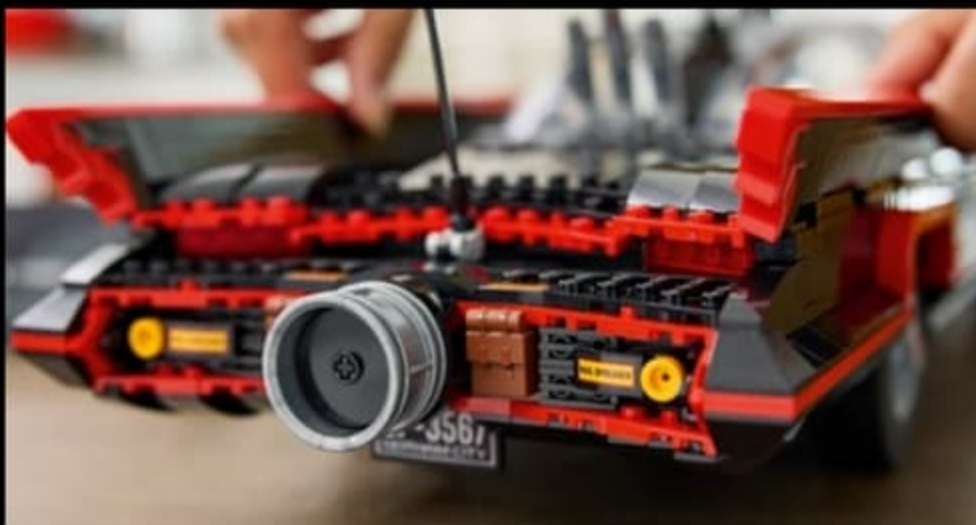

NOSTALGIC BUILDING KIT

Adult model-builders can lose themselves in this authentically detailed project as they carefully construct this lasting testament to their passion.

76328
Batman™: The Classic
TV Series Batmobile™
LEGO® DC Batman™

BATMAN and all related characters and elements © & ™ DC and Warner Bros. and Entertainment Inc. (s24)

WWW.LEGO.COM LEGO® SETS FOR ADULT BUILDERS ENTERTAINMENT