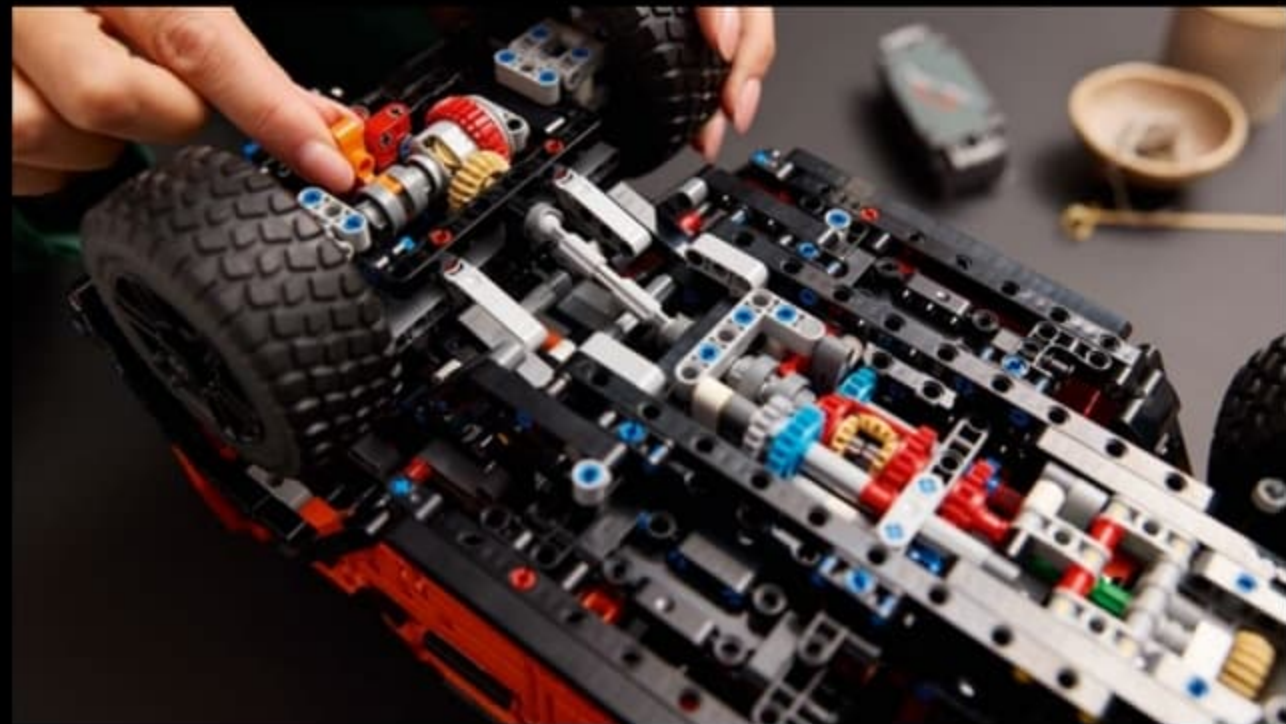

Check out the 6-cylinder in-line piston engine, the gearbox with its drive, neutral and reverse settings and 2 differential locks

42177
Mercedes-Benz G 500
PROFESSIONAL Line
LEGO® Technic™

„Mercedes-Benz“ and “Three-pointed star in a ring” are the intellectual property of Mercedes-Benz Group AG. They are used by The LEGO Group under license.

WWW.LEGO.COM LEGO® SETS FOR ADULT BUILDERS VEHICLES

RACING DRIVERS CALL IT THE ZONE

AMG
PETRONAS
FORMULA ONE TEAM

A state of super-concentration required to perform at the highest level. Now it's time for you to enter the zone as you build the LEGO® Technic™ Mercedes-AMG F1 W14 E Performance model. Features include steering, slick tires, a 6-cylinder piston engine, differential and an opening wing. With authentic livery details, this model looks amazing on display.