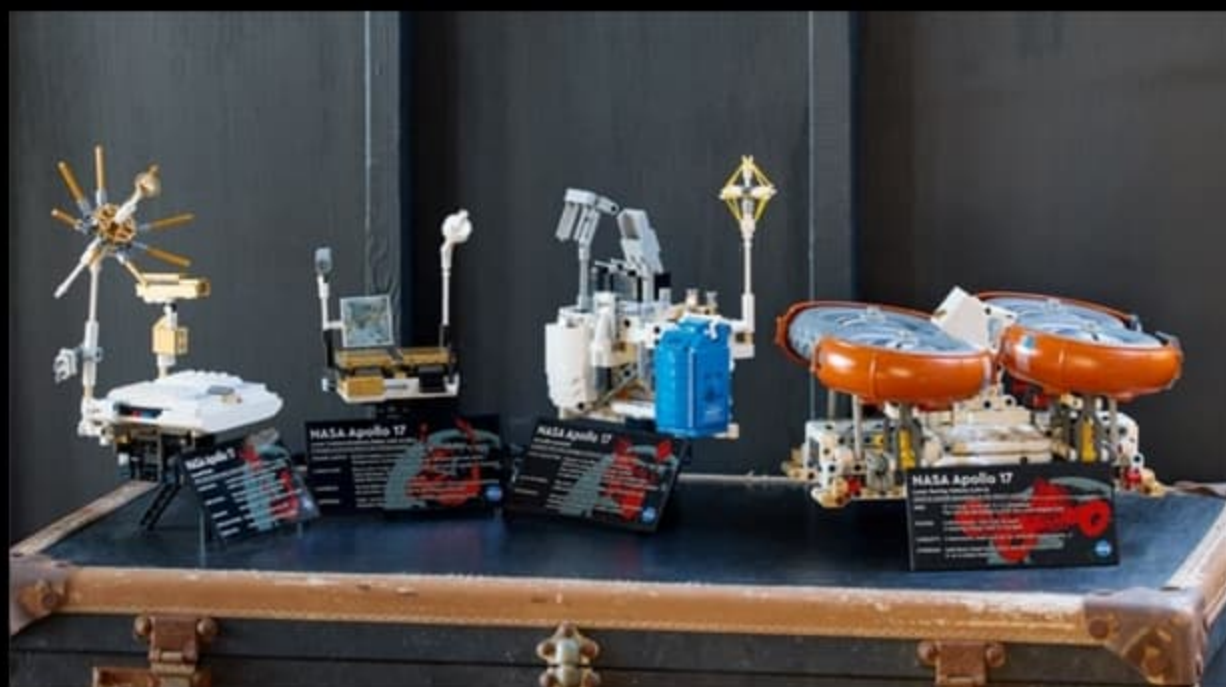

WWW.LEGO.COM LEGO® SETS FOR ADULT BUILDERS GAMING

SCIENCE & TECH

NASA Insignia and identifiers provided and used with permission of NASA.

Prepare to walk in the footsteps of astronauts as you build a remarkable tribute to the Apollo 17 mission. Assemble the many features of the LRV and imagine what it would have been like to complete moonwalks, collect lunar samples and use scientific instruments on the Moon's surface. In addition to the main rover, this set comes with 3 displayable equipment sets to attach to the rover.

42182
NASA Apollo Lunar Roving Vehicle – LRV Launch System
LEGO® Technic™

AIM FOR THE STARS!

10391
Over the Moon with
Pharrell Williams
LEGO® Moments

The image and name of Pharrell Williams are used with permission. All rights reserved.