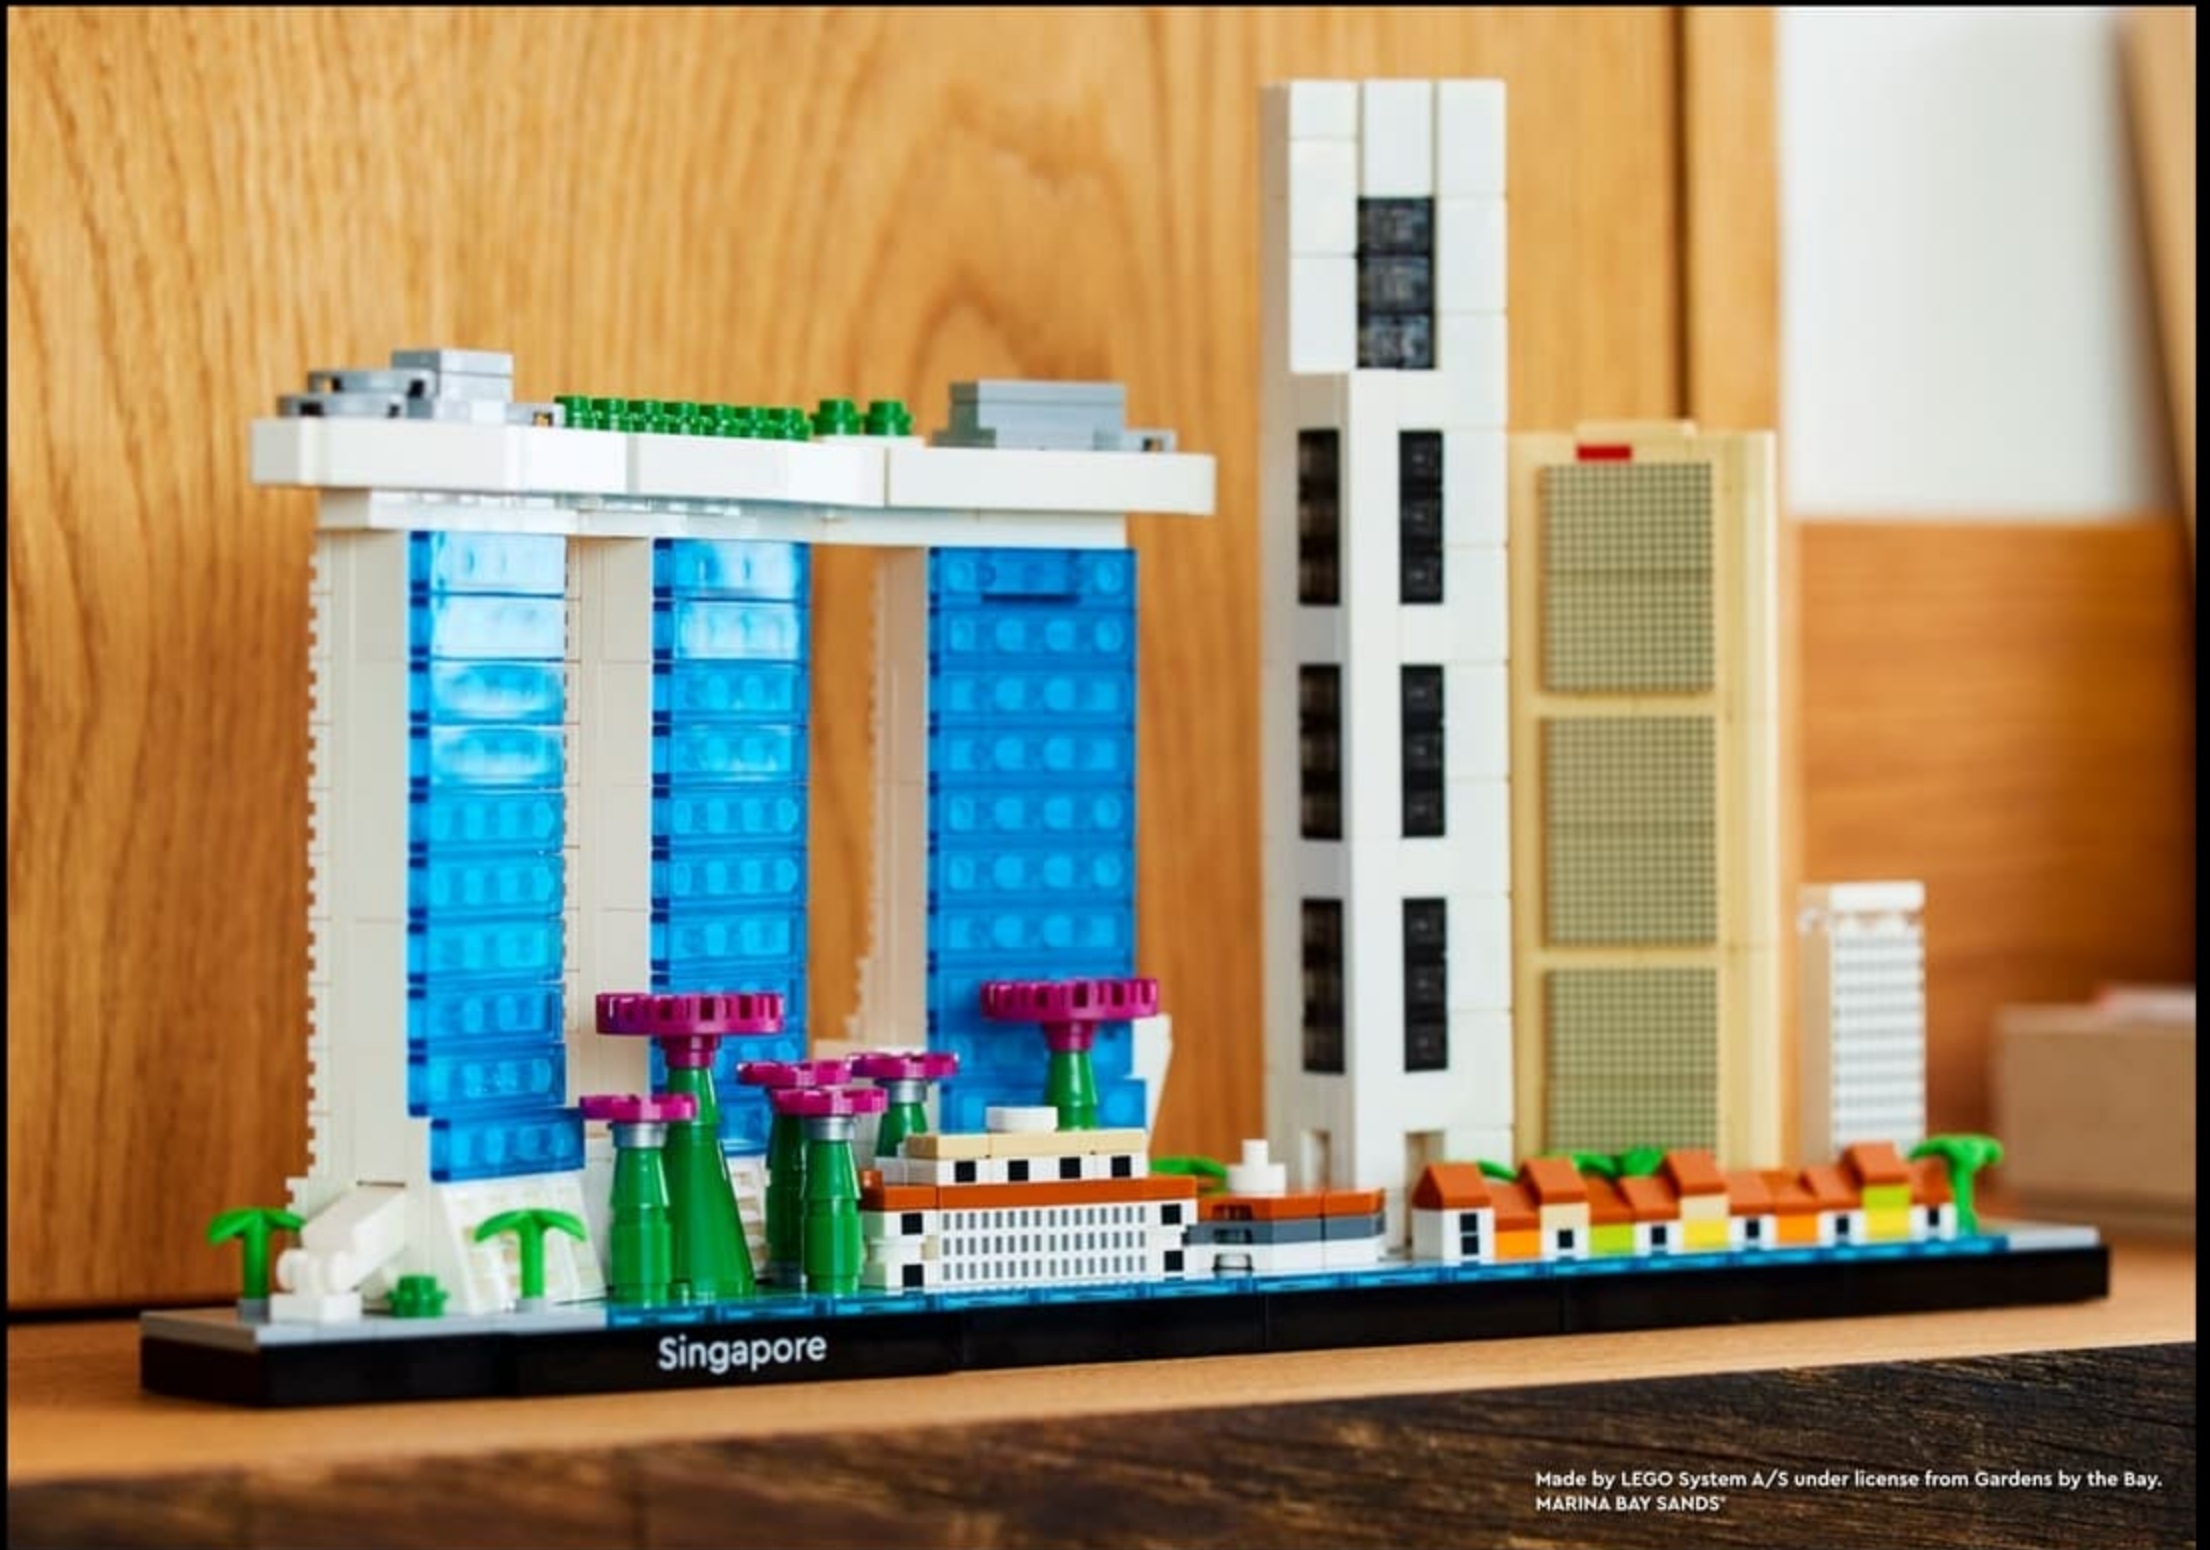

Made by LEGO System A/S under license from Gardens by the Bay.
MARINA BAY SANDS®