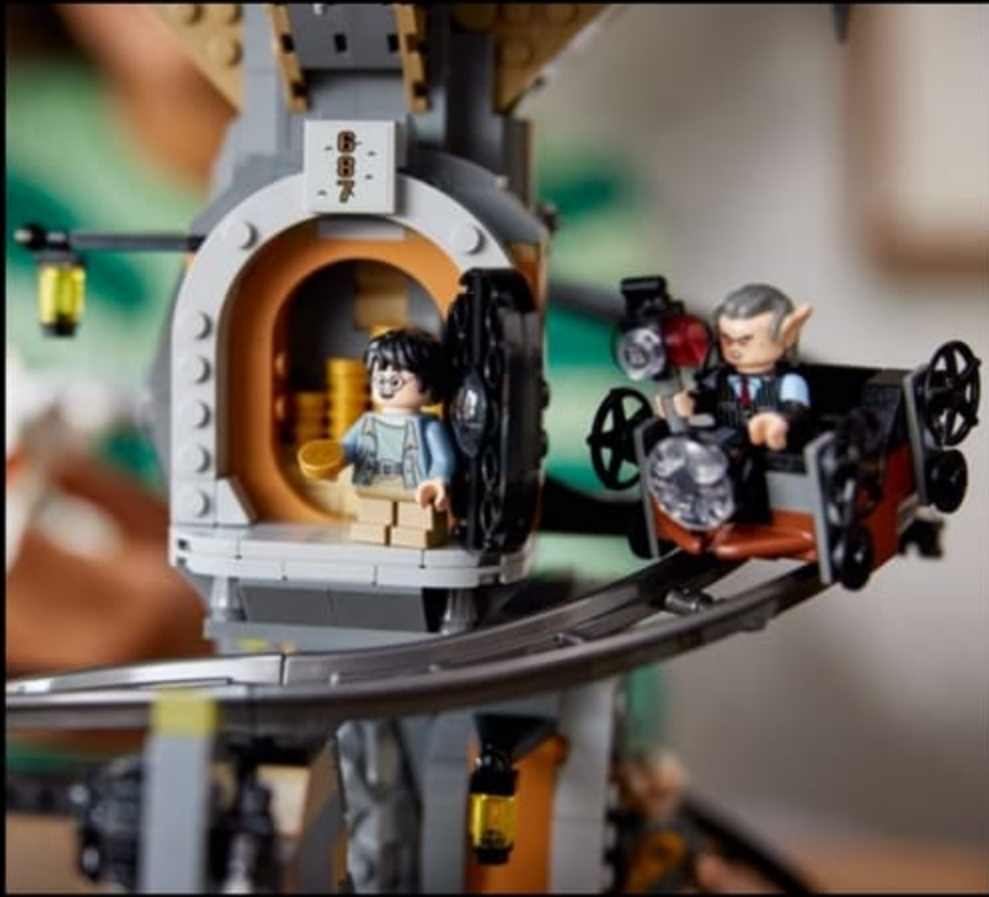

Harry Potter

WIZARDING
WORLD

76417
Gringotts™ Wizarding
Bank – Collectors' Edition
LEGO® Harry Potter™

Relive spellbinding Harry Potter™ movie scenes as you recreate Gringotts™ Wizarding Bank in LEGO® style. Capture authentic details of the bank and the Magical Menagerie shop next door. Build a vault-cart track for the minifigures to travel down to the bank's vaults. Stack the models with the Ukrainian Ironbelly dragon perched on top of the bank to complete a magical, spectacular centerpiece.

WIZARDING WORLD and all related trademarks, characters, names, and indicia are © & ™ Warner Bros. Entertainment Inc. Publishing Rights © JKR.

WWW.LEGO.COM LEGO® SETS FOR ADULT BUILDERS ENTERTAINMENT