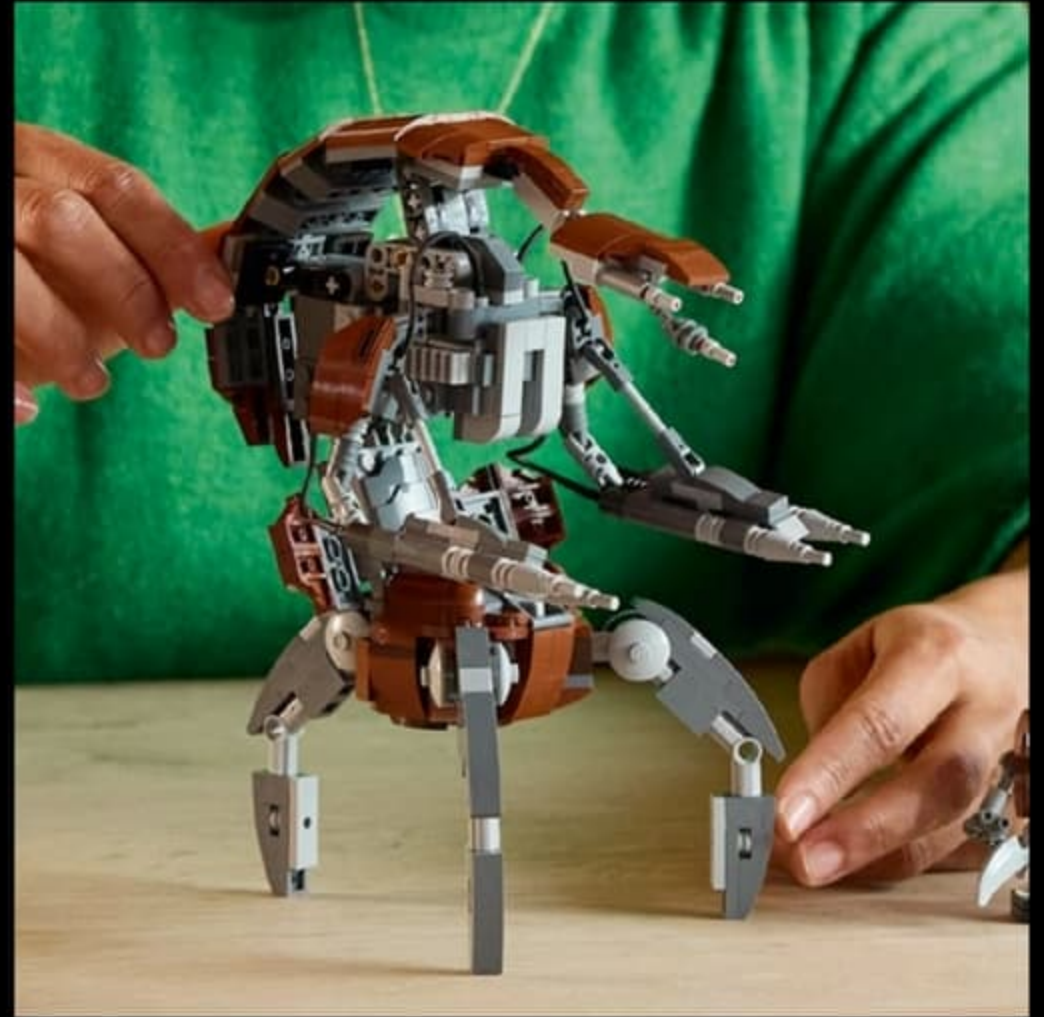

25TH ANNIVERSARY CENTERPIECE

© & ™ Lucasfilm Ltd.

**STAR
WARS**

WWW.LEGO.COM LEGO® SETS FOR ADULT BUILDERS ENTERTAINMENT

IT'S BACK AND TOTALLY REDESIGNED!

STAR
WARS

This new UCS version of a classic TIE Interceptor is packed with instantly recognizable details. Relive *Star Wars™: Return of the Jedi* action as you recreate its distinctive wings, detailed cockpit and laser cannons. Display your impressive creation on the stand with the TIE Pilot LEGO® minifigure, Mouse Droid and LEGO Star Wars™ 25th anniversary brick.