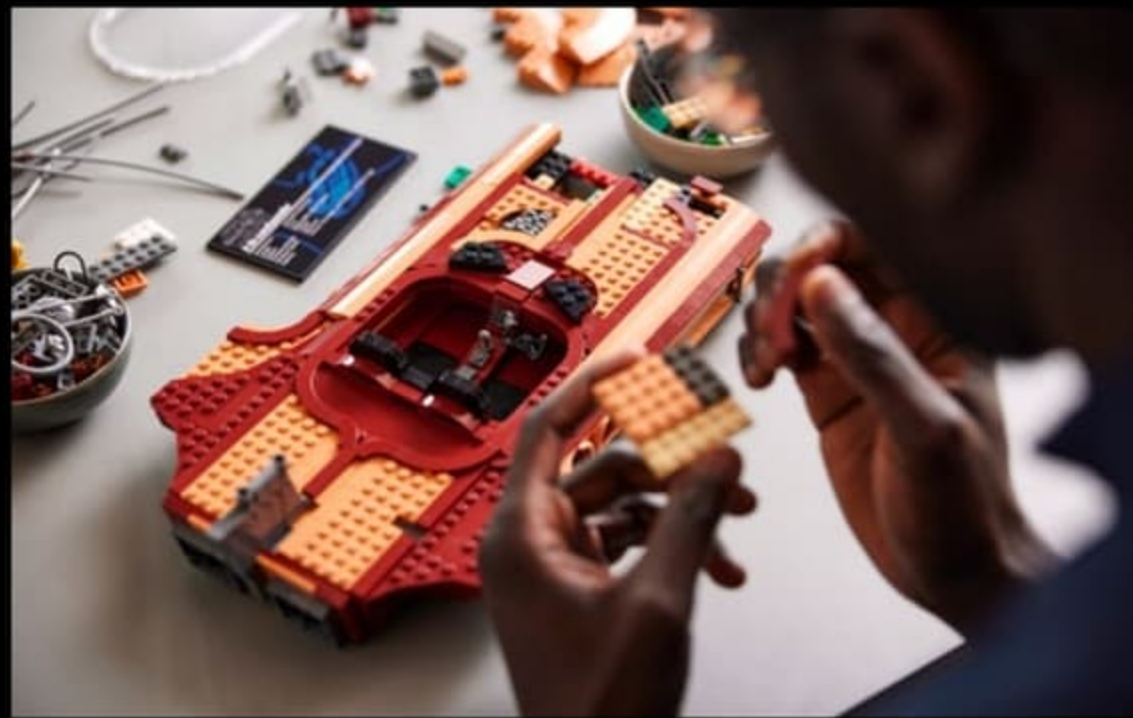

THE ULTIMATE
BUILD-AND-
DISPLAY MODEL OF

LUKE'S LANDSPEEDER