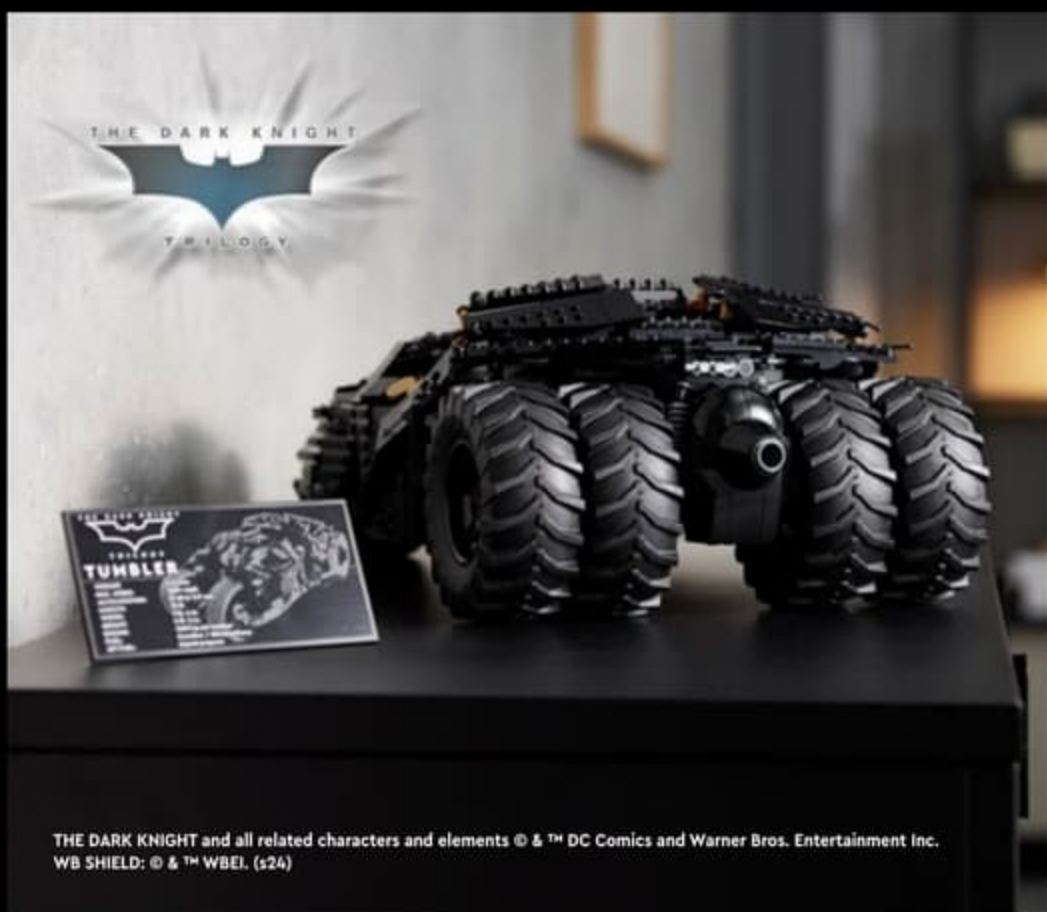

THE DARK KNIGHT and all related characters and elements © & ™ DC Comics and Warner Bros. Entertainment Inc.
WB SHIELD: © & ™ WBEL. (s24)

76240
Batmobile™ Tumbler
LEGO® DC Batman™