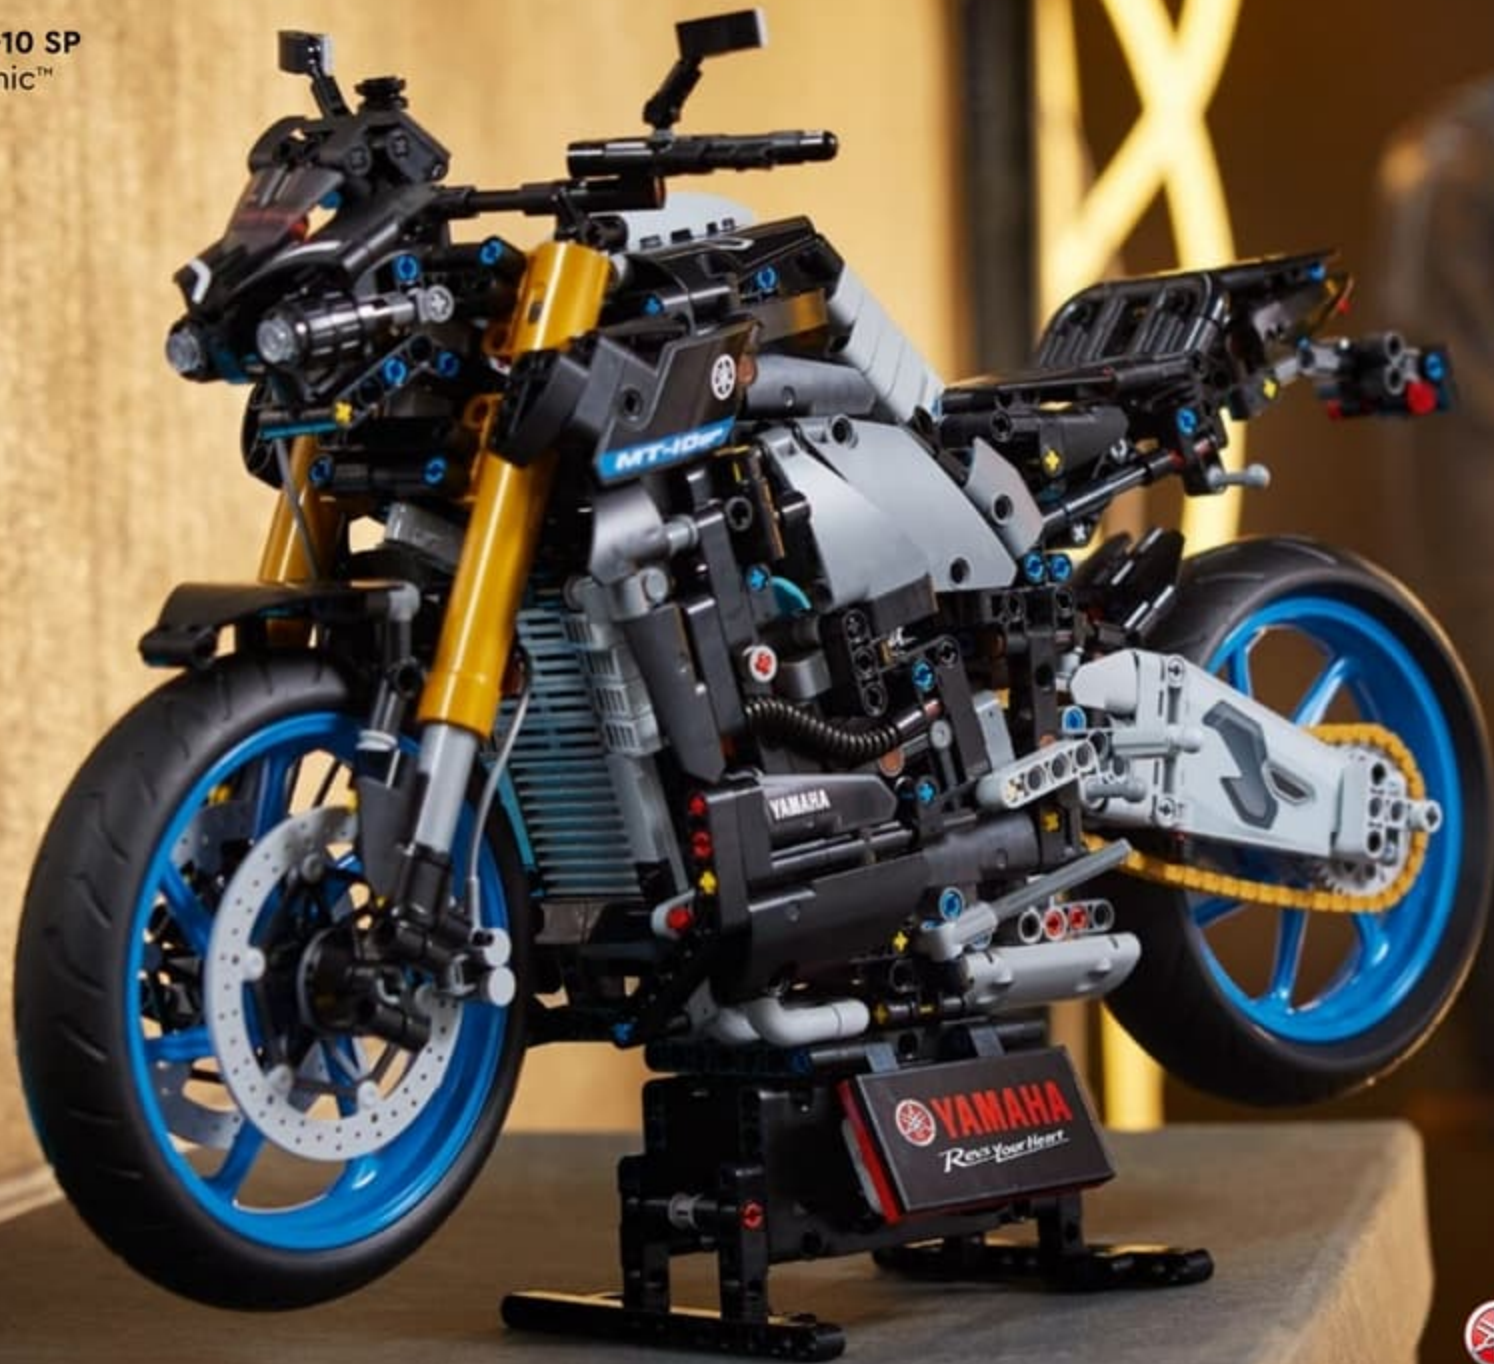

WWW.LEGO.COM LEGO® SETS FOR ADULT BUILDERS VEHICLES

RACING DRIVERS CALL IT THE ZONE

AMG
PETRONAS
FORMULA ONE TEAM

A state of super-concentration required to perform at the highest level. Now it's time for you to enter the zone as you build the LEGO® Technic™ Mercedes-AMG F1 W14 E Performance model. Features include steering, slick tires, a 6-cylinder piston engine, differential and an opening wing. With authentic livery details, this model looks amazing on display.

**M
1000 RR**

WWW.LEGO.COM | LEGO® SETS FOR ADULT BUILDERS | VEHICLES

42159
Yamaha MT-10 SP
LEGO® Technic™

YAMAHA

MT-10SP

YAMAHA
LICENSED PRODUCT

Here's a project to thrill adult motorcycle fans. This LEGO® Technic™ Yamaha MT-10 SP model pays tribute to the most powerful Yamaha motorcycle in the 'hyper naked' category. The stripped-back styling highlights the torquey multi-speed transmission. Explore the LEGO AR app to see the model come to life.