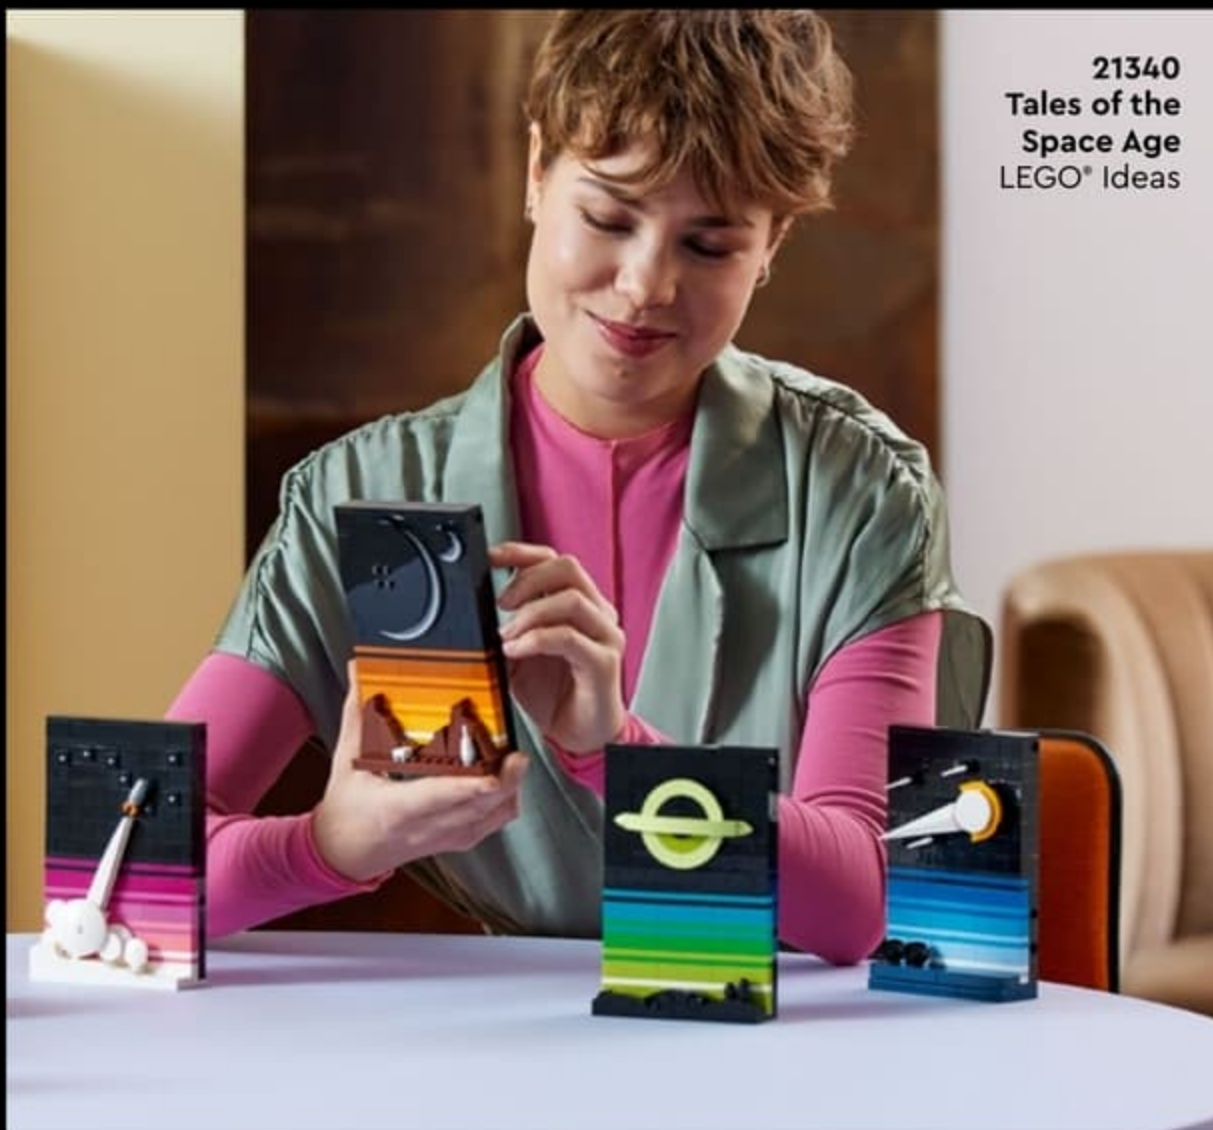

Just like the real-life Anglo-French passenger jet, this detailed replica model has a tiltable droop nose, functioning landing gear, a retractable tail bumper wheel, delta wings with movable elevons and hinged upper and lower rudders. It also features an accessible seating area and comes with a stand for display in flight, takeoff or landing modes.