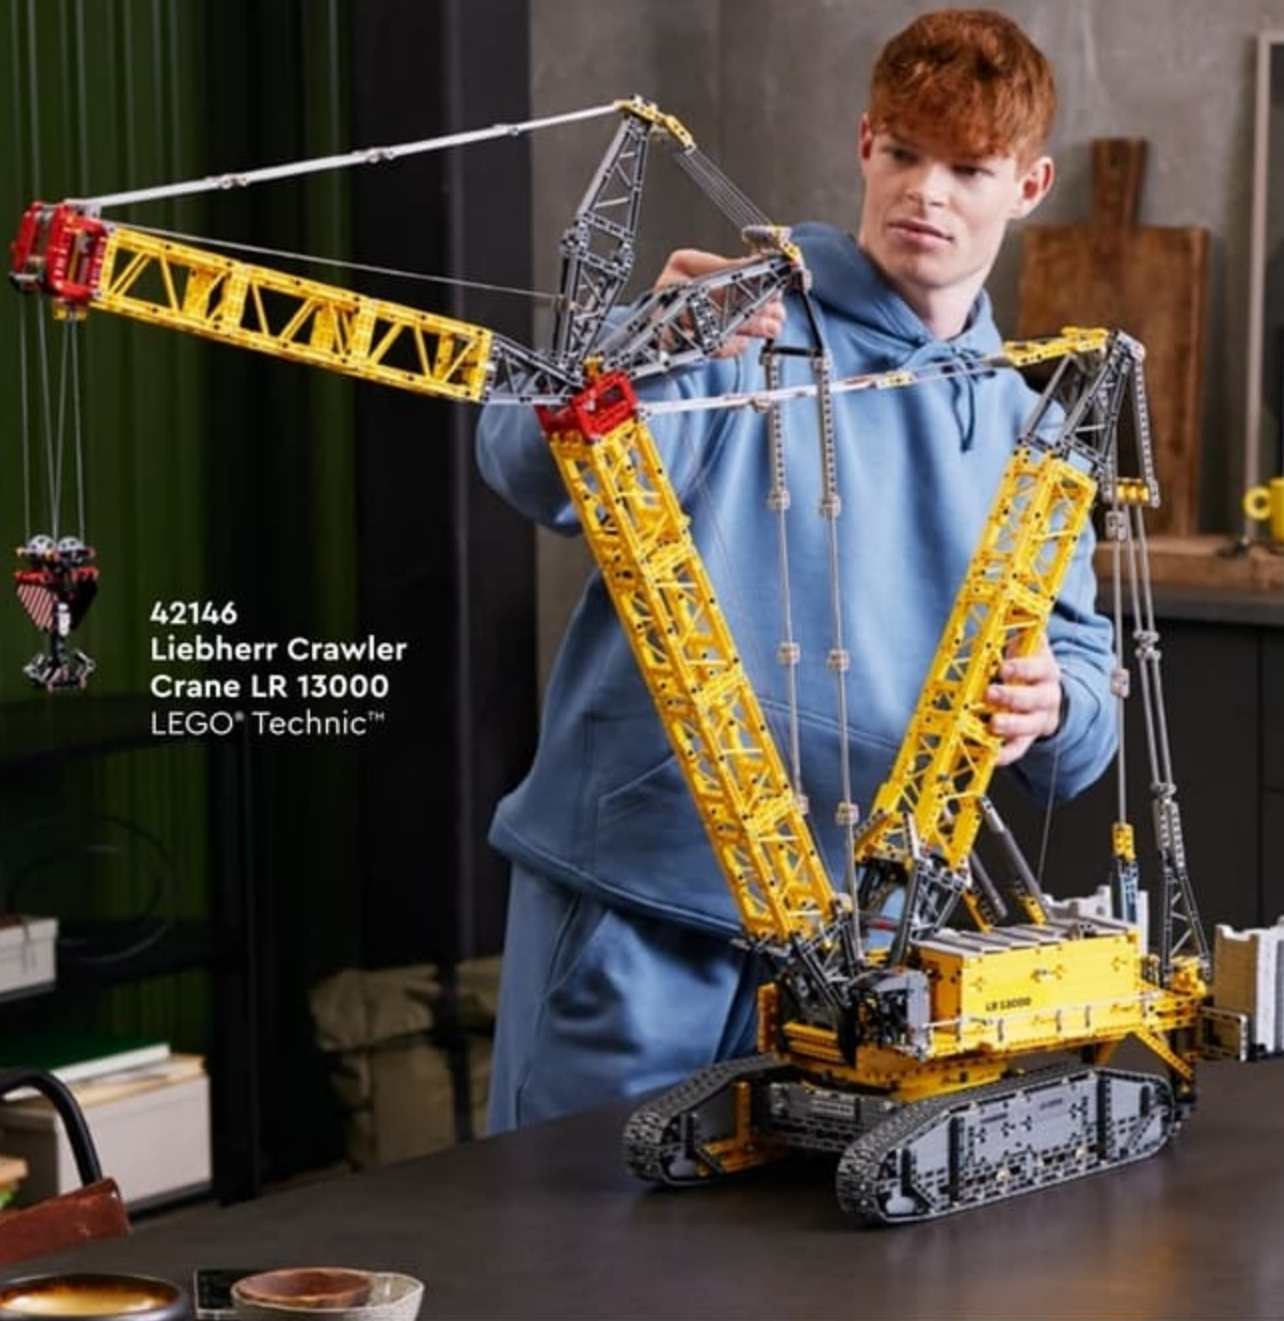

LIEBHERR

LR 13000

42146
Liebherr Crawler
Crane LR 13000
LEGO® Technic™