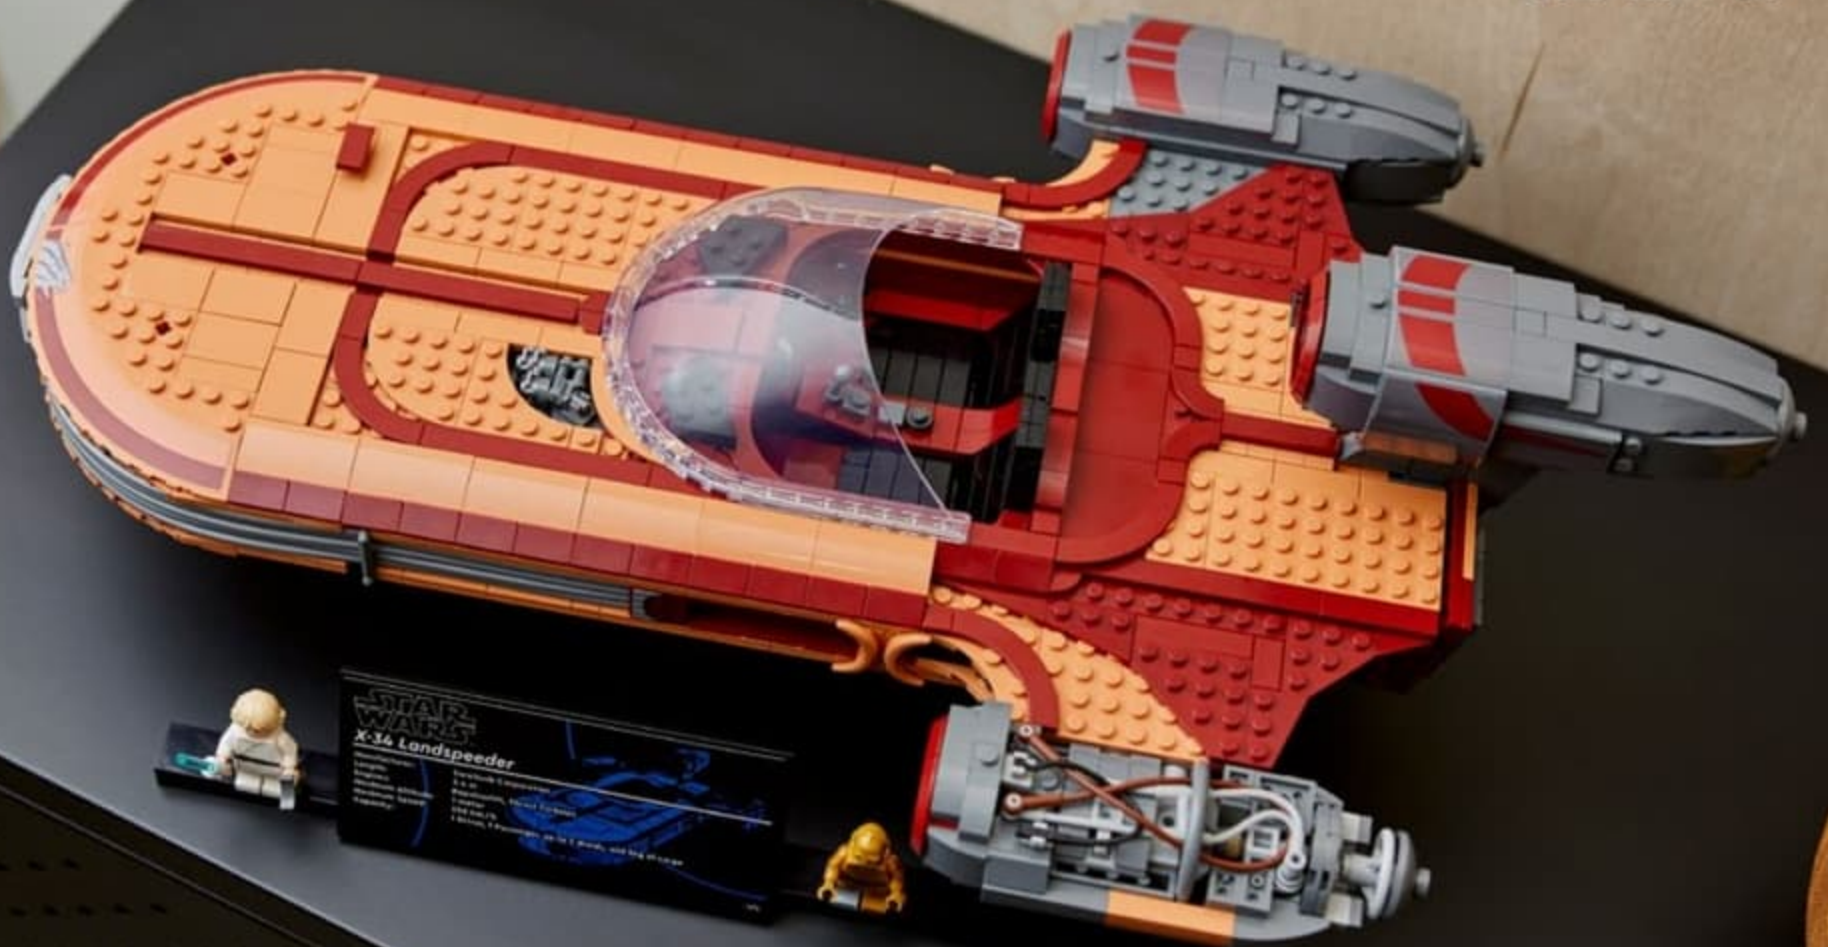

75341
Luke Skywalker's
Landspeeder™
LEGO® Star Wars™