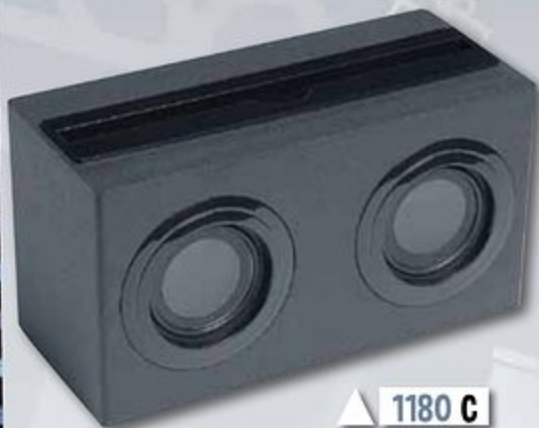

1180 C

Haut-parleur portatif Bluetooth

Connectivité Bluetooth V2,1+EDR.
Haut-parleurs 2x3W. Port USB.
Portée Bluetooth 10m.
HP 38 BTH NOIR

1181 G

Radio-réveil lampe

Radio-réveil avec tuner digital FM. Double alarme (radio ou sonnerie). Fonctions Sleep et Snooze, Dimmer (réduction de l'intensité d'afficheur - 2 niveaux) Affichage de la température intérieure. Lampe de chevet à LED avec fonction réveil progressif (simulateur d'aube). Veilleuse multi-couleurs indépendante. Port USB avec fonction recharge.
ACTISW