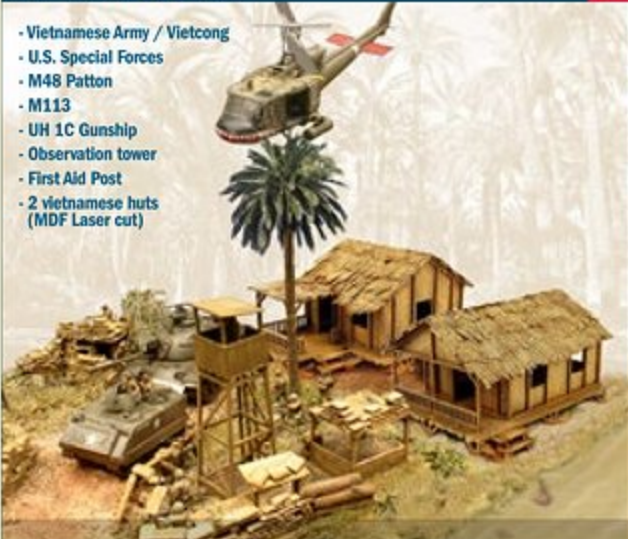

6184 Vietnam War Battle Set **1:72**